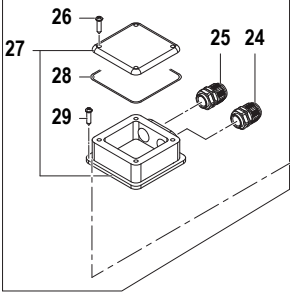

Motopompe senza Total Stop
Motorpumps without Total Stop