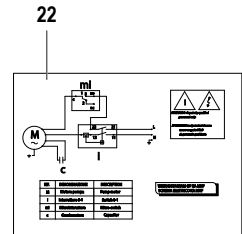

Motopompe senza Total Stop
Motorpumps without Total Stop