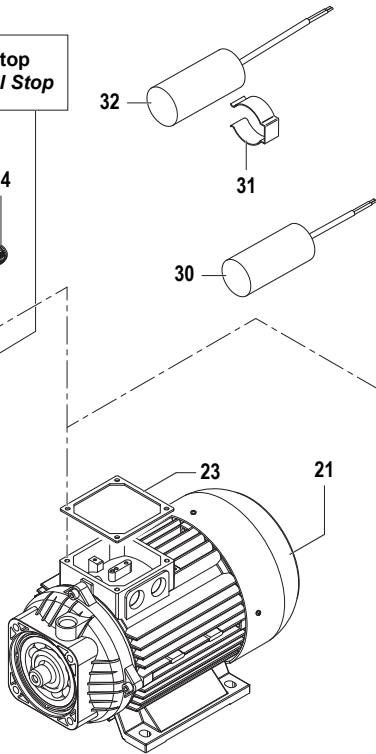

Motopompe TS con Total Stop
TS Motorpumps with Total Stop